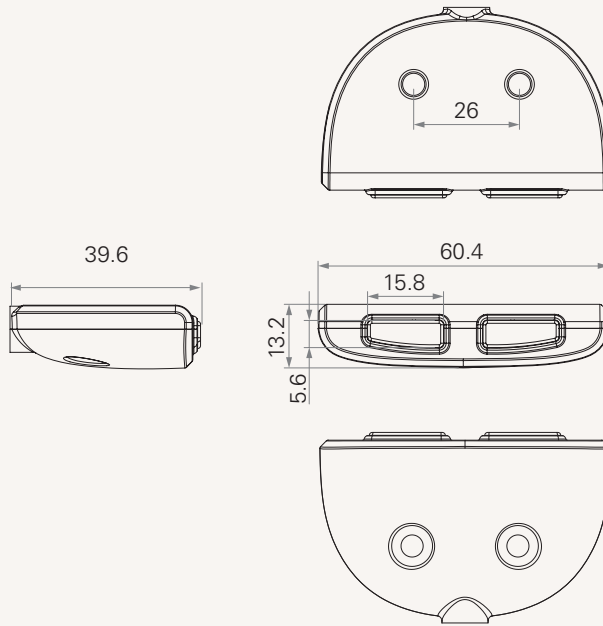

## Product Segments

- **Comfort Motion**
- **Ergo Motion**

---

Maximum available buttons	2
Color	black or grey
Specific design for desk lifting column	

**Drawing**

Standard Dimensions  
(mm)

## TH14

Version: 20130726-E

	<b>Plug</b>	1 = DIN 5pin, for TDC 2 = DIN 8pin, for TC2/TC3/TC7 4 = DIN 8pin, 180°, for extension cable	5 = RJ 10pin, 180°, for TC6/TC9/extension cable 6 = RJ 10pin, 180°, for TC11/TC15/TC16, flat A = Customized	
	<b>Color</b>	1 = Black	2 = Grey (Pantone 428C)	
	<b>Cable Length</b>	1 = Straight, 1000mm	2= Straight, 1500mm	A = Customized